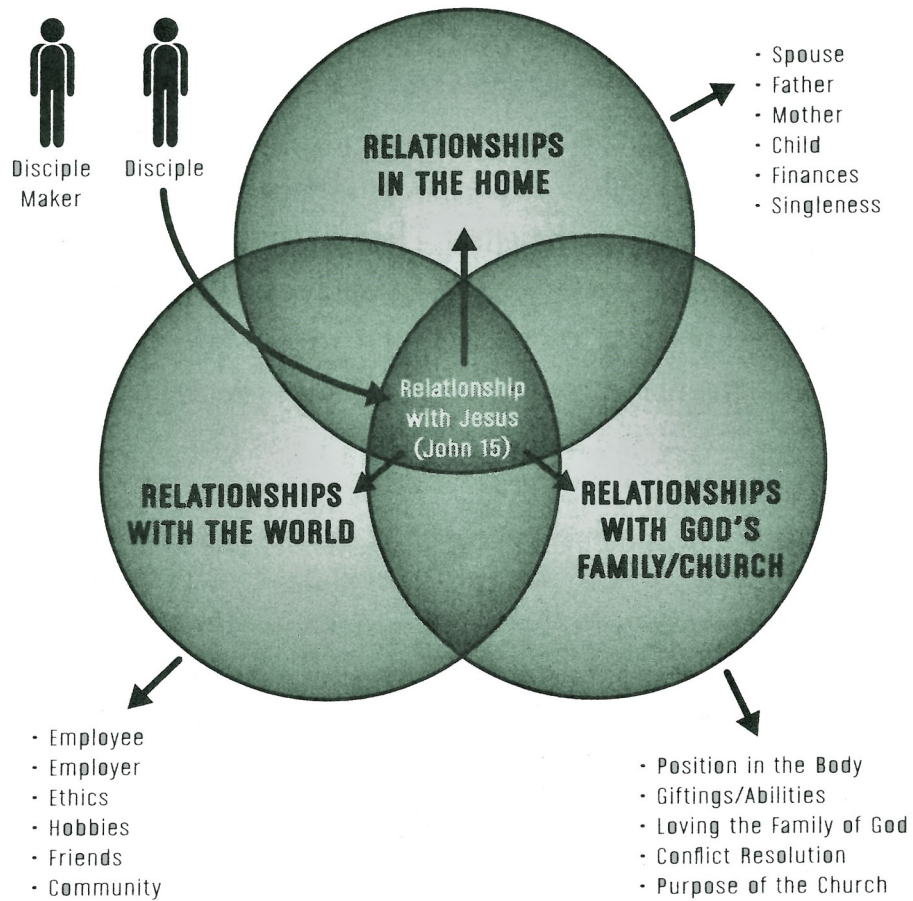

Feb 24th, 2019

“Four Spheres of Development”

Colossians 1:21-29; Paul’s Letter to the Ephesians

Putman & Harrington, *Discipleship*, p. 84

3D Disciple:

Devoted = _____ Christ (Head)

Developing = Being _____ by Christ (Heart)
The Character and Competencies of Jesus

Deployed = Committed to _____ of Christ (Hands)

1. Relationship with _____ Eph 1:3-14, 2:1-22; 3:14-19

2. Relationship with the _____ Eph 4

3. Relationships with the _____ Eph 5:22-6:4

4. Relationships with the _____ Eph 5:1-21; 6:5-9

Head: What do they need to know?

Heart: What do they need to love?

Hands: What skills do they need to develop?